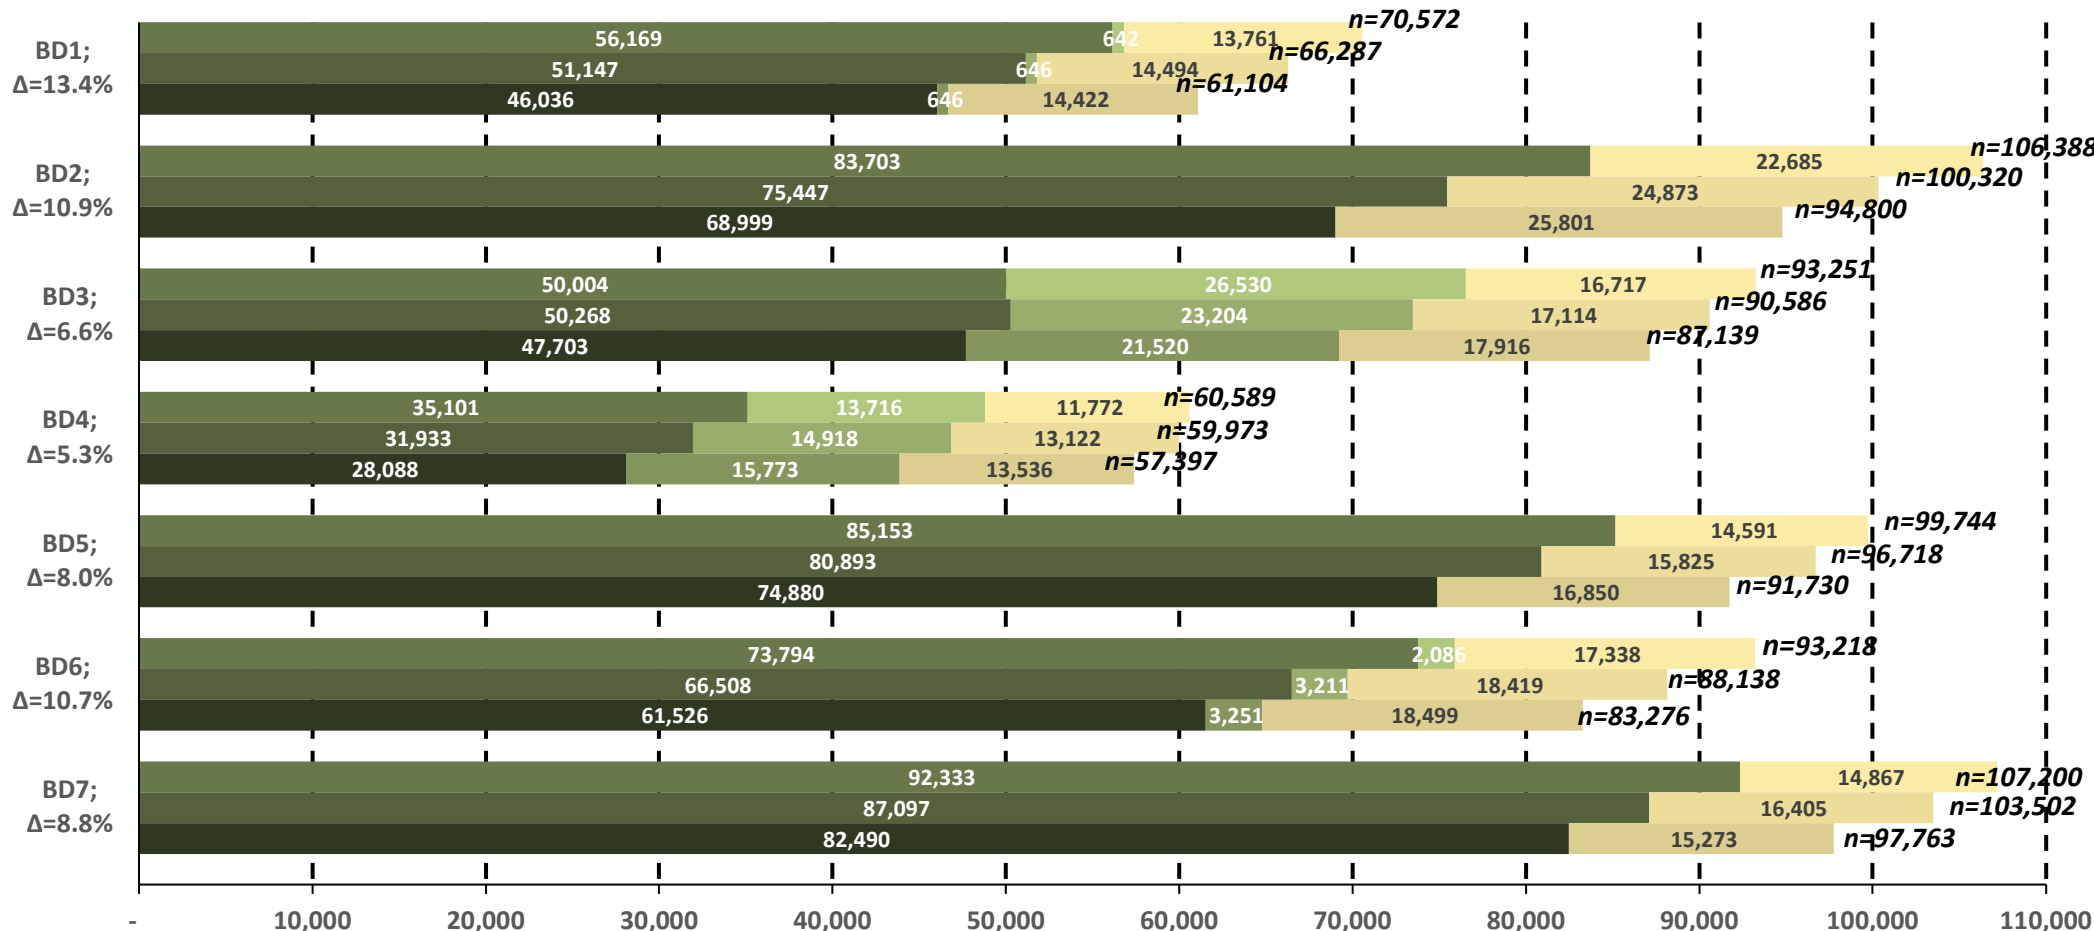

# Contrast Between School Type Enrollment in 2016 (upper), 2018 and 2020 (lower) By Board District (District/Affiliated Charter/Independent Charter)

Board District; Enrollment Change 2016-2021

## Enrollment

- 2016 District
- 2016 Affiliated Charter
- 2016 Independent Charter
- 2018 District
- 2018 Affiliated Charter
- 2018 Independent Charter
- 2020 District
- 2020 Affiliated Charter
- 2020 Independent Charter