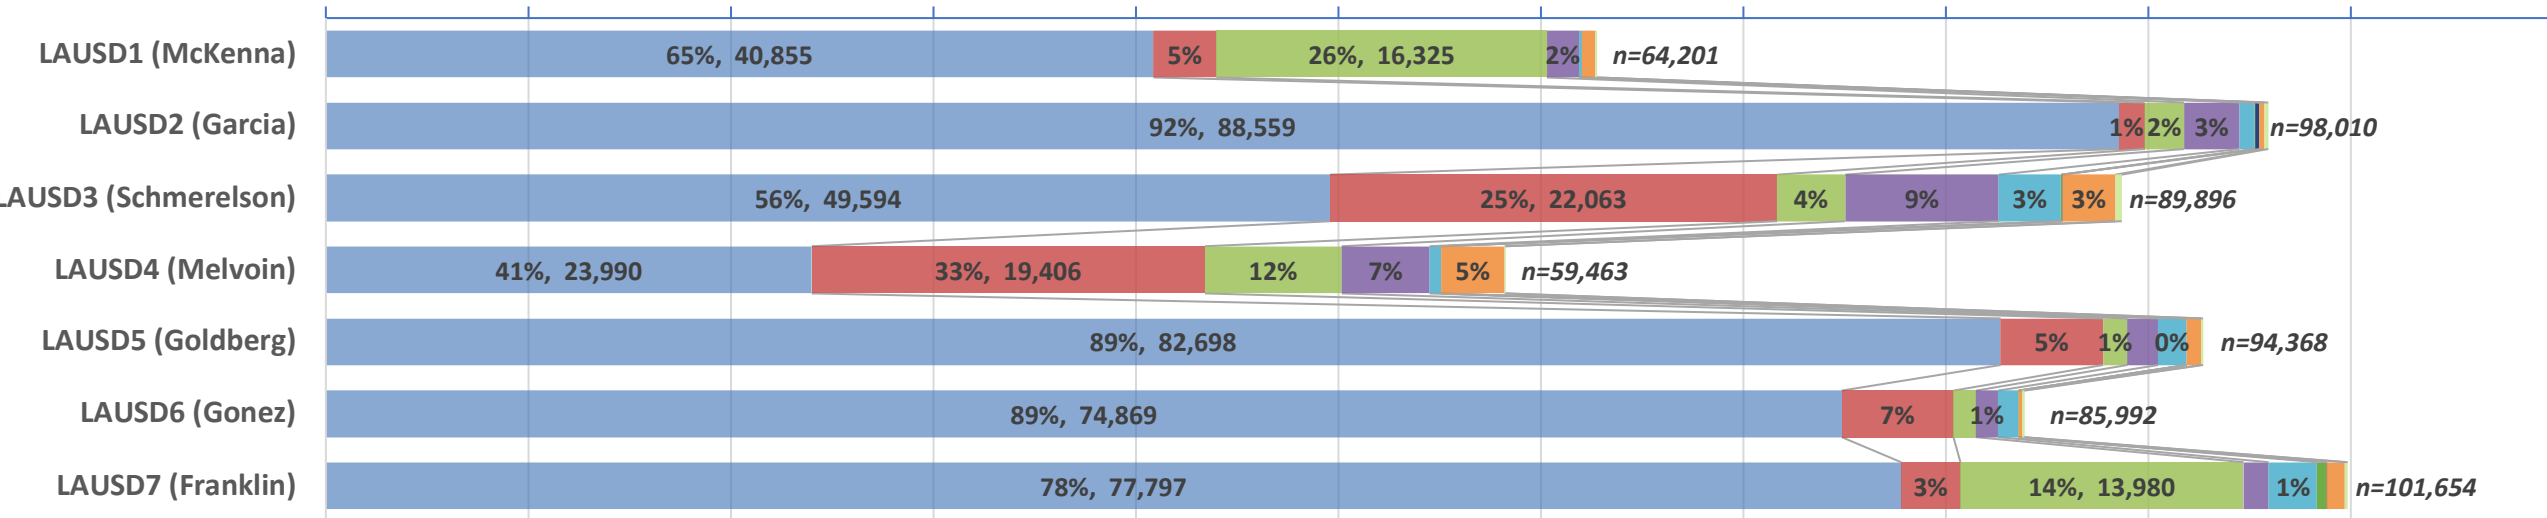

LAUSD Students, 2020-21

0 10,000 20,000 30,000 40,000 50,000 60,000 70,000 80,000 90,000 100,000 110,000

- Hispanic or Latino of any race
- White, not hispanic
- African American, not hispanic
- Asian, not hispanic
- Filipino, not hispanic
- Pacific Islander, not hispanic
- American Indian or Alaska Native, not hispanic
- Two or More Races, not hispanic
- Not Reported